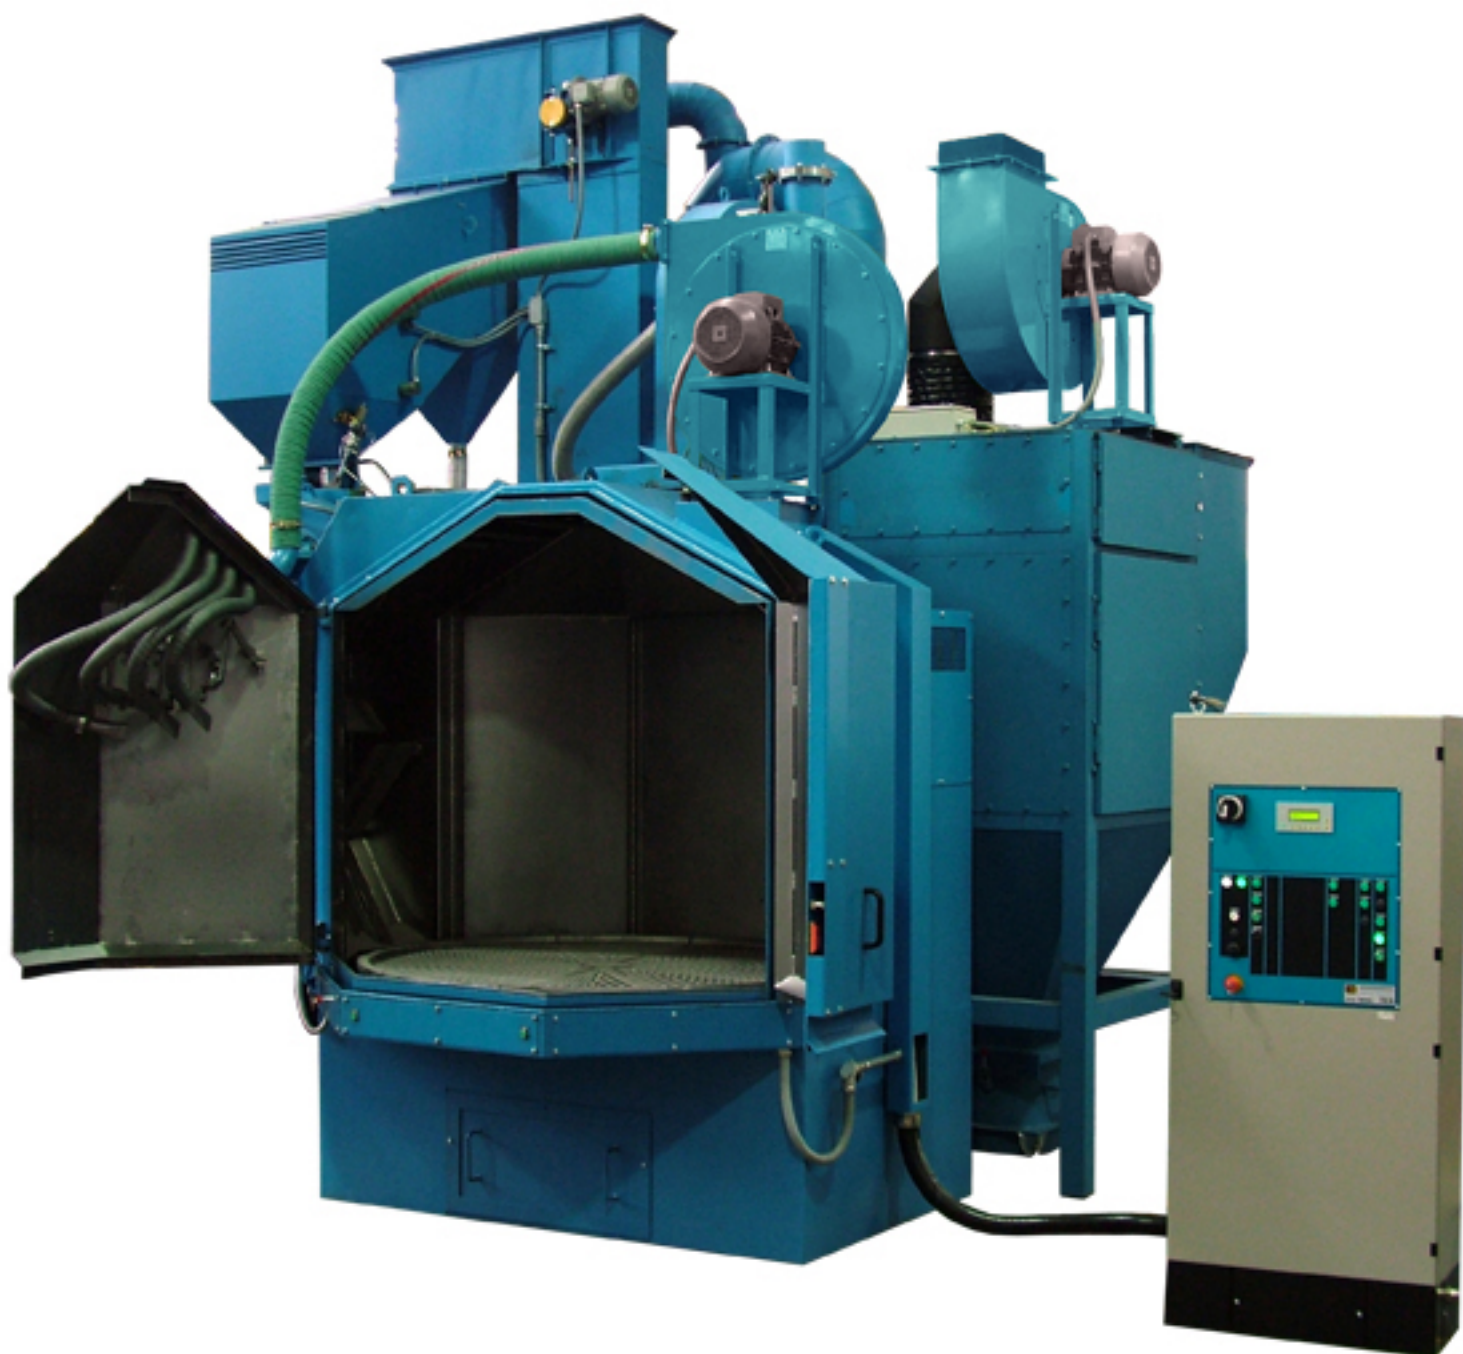

SURFACE TREATMENT S.p.A.

Mod. C. M. " T18 H1250 "

C.M. Surface Treatment s.p.a.

Via della Tecnica, 50 - BOX 38 Saliceto P. - 41100 MODENA - ITALY - Ph: +39-059-281652 - Fax: +39-059-280505
Web: www.cmspa.com - E-mail: info@cmspa.com